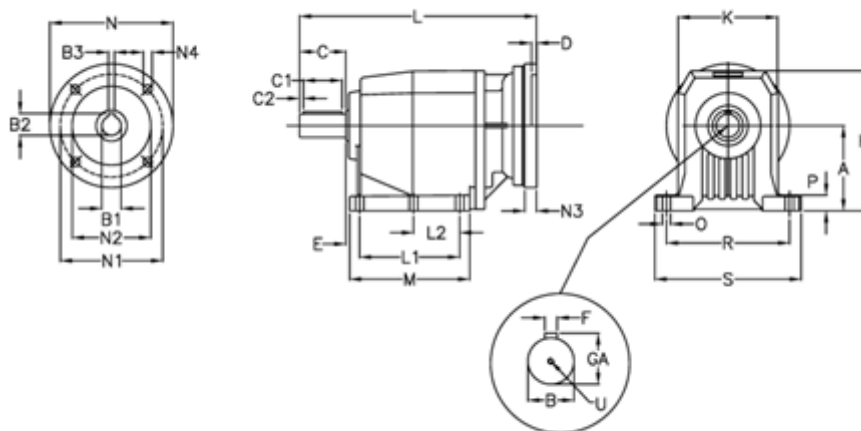

Article number: 40600707131240  
 Description: Helical gearbox  
 C703P-71,3-P100B5

## Measures

|           |            |             |            |
|-----------|------------|-------------|------------|
| A = 210   | D = 4.5    | L2 = 0.0    | P = 30     |
| B = 60    | E = 25     | M = 222.0   | R = 300    |
| B1 = 28   | F = 18     | N = 250     | S = 350    |
| B2 = 31.3 | GA = 64.0  | N1 = 215    | U = M20x42 |
| B3 = 8    | H = 349    | N2 = 180    |            |
| C = 120   | K = 262    | N3 = 0      |            |
| C1 = 90   | L = 483.0  | N4 = M12x16 |            |
| C2 = 15   | L1 = 165.0 | O = 22      |            |